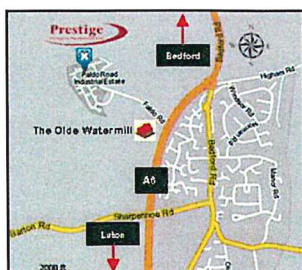

Prestige
Design & Workwear Ltd

Unit 12 Barton Industrial, Estate,
Faldo Road, Barton Le Clay,
Bedfordshire.
MK45 4RP

OPENING HOURS:
MONDAY - FRIDAY: 9.00am - 5.00pm.
SATURDAY: 9.00am - 1.00pm.
SUNDAY: CLOSED.